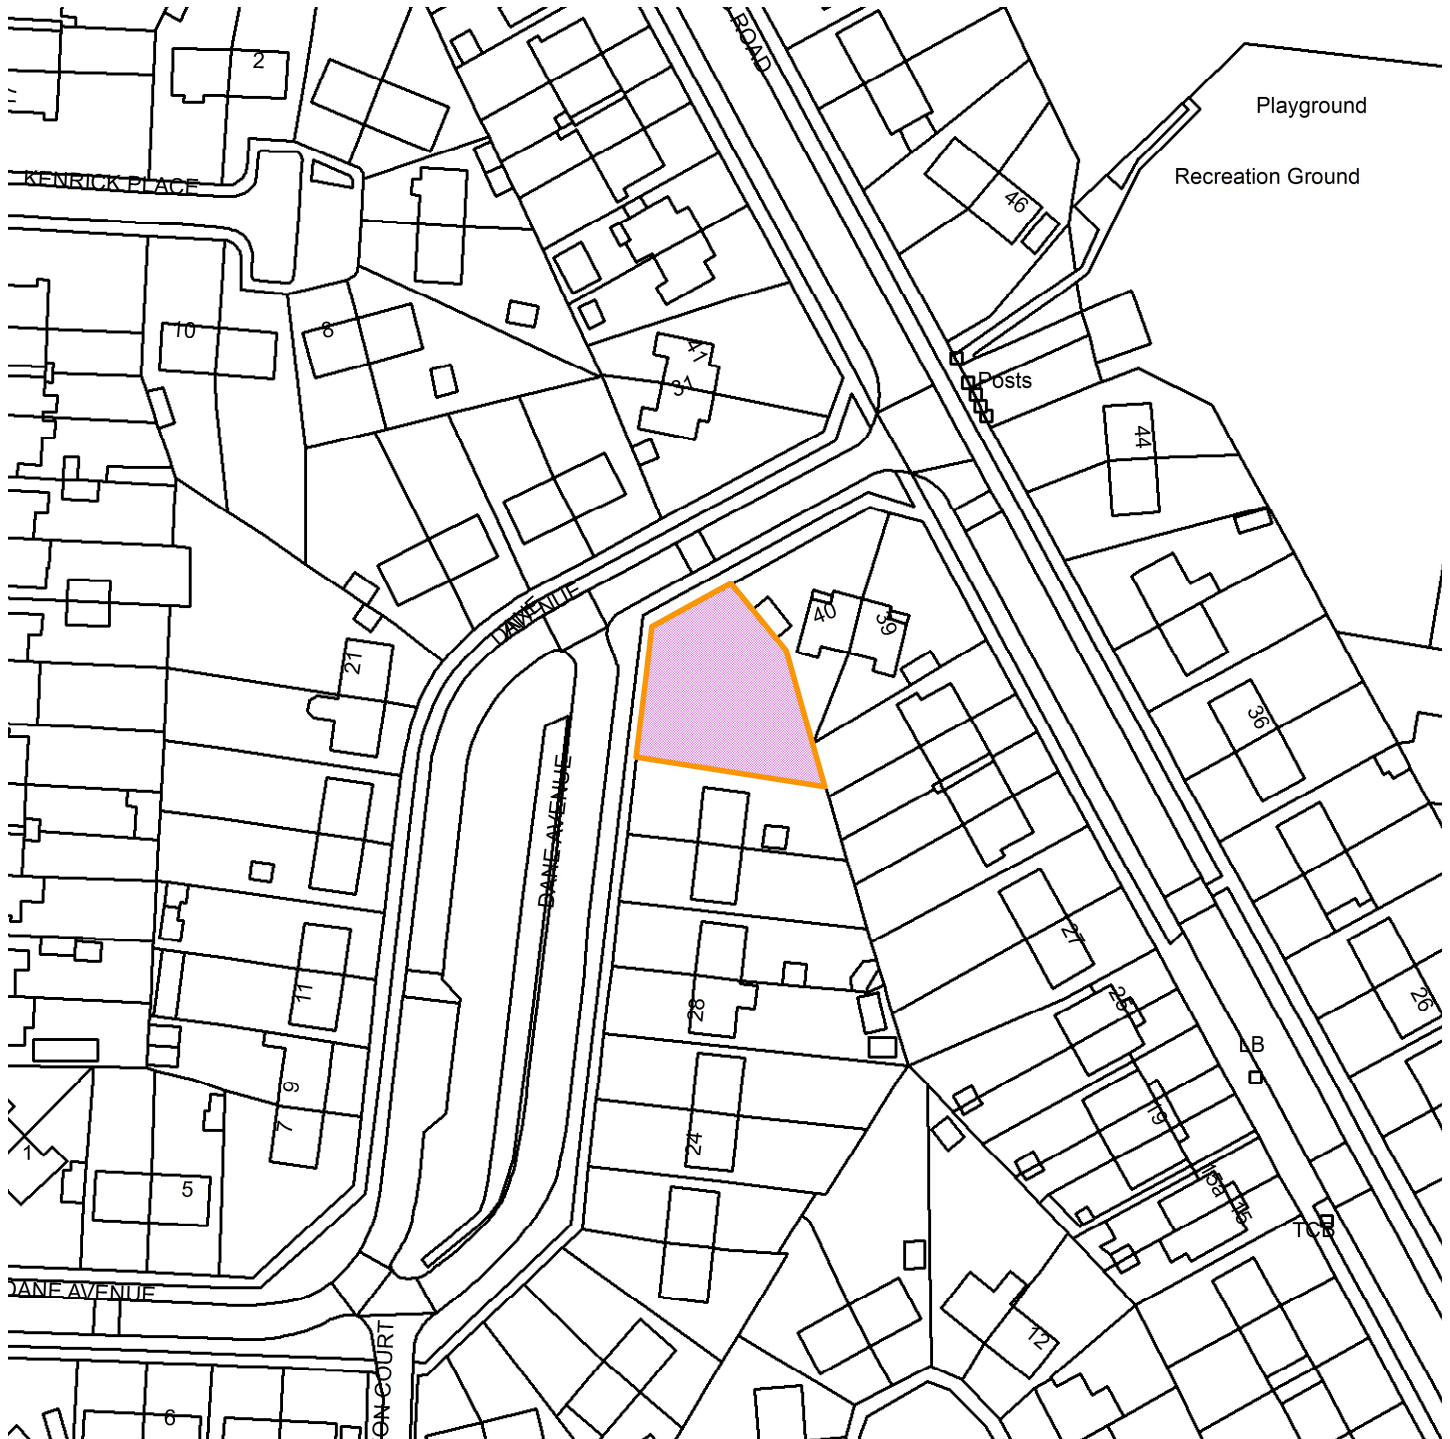

# Site of 36 and 38 Dane Avenue, York

23/01349/OUT

Scale : 1:1082

Reproduced from the Ordnance Survey map with the permission of the Controller of Her Majesty's Stationery Office © Crown Copyright 2000.

Unauthorised reproduction infringes Crown Copyright and may lead to prosecution or civil proceedings.

Produced using ESRI (UK)'s MapExplorer 2.0 - <http://www.esriuk.com>

<b>Organisation</b>	City of York Council
<b>Department</b>	Directorate of Place
<b>Comments</b>	Site Location Plan
<b>Date</b>	28 September 2023
<b>SLA Number</b>	Not Set